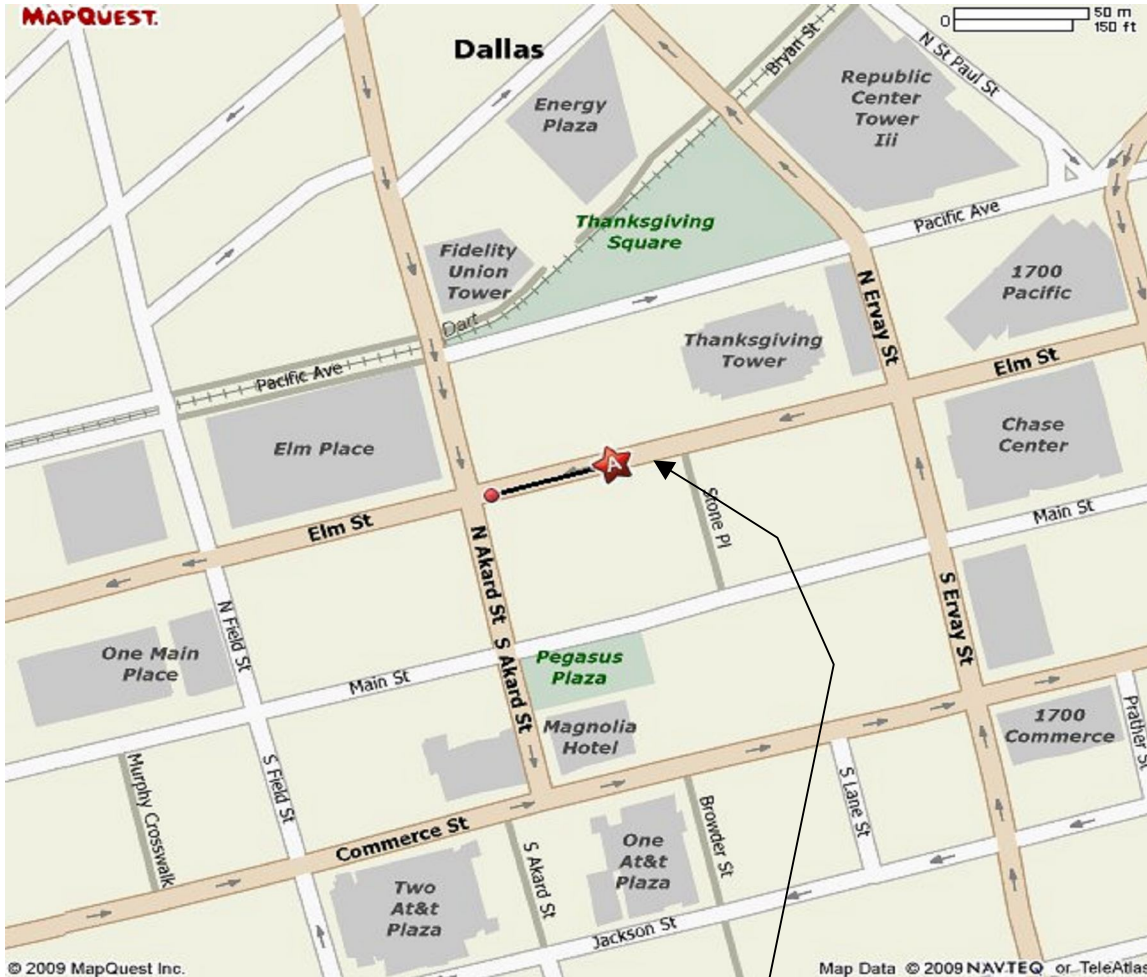

Directions to the Tower Garage

* The entrance to the Tower Garage is located at 1515 Elm Street. The entrance is just past the light at Stone Place. Stay in the right hand land as you pass Ervay Street so that you can turn into the entrance.

From East Bound I-30:

Exit I-35 North, and immediately take the Commerce Street Exit. Take Commerce Street to Ervay Street, and take a Left. Take Ervay to Elm St, and take a left. The Tower Garage is just past Thanksgiving Tower on the right side of the street.

From South Bound I-35:

Exit onto Woodall Rodgers Freeway, and then take the Pearl Street Exit. Take Pearl Street to Elm Street and take a right onto Elm. The Tower Garage is just past Thanksgiving Tower on the right side of the street.

From North Bound I-35:

Exit onto Woodall Rodgers Freeway, and then take the Pearl Street Exit. Take Pearl Street to Elm Street and take a right onto Elm. The Tower Garage is just past Thanksgiving Tower on the right side of the street.